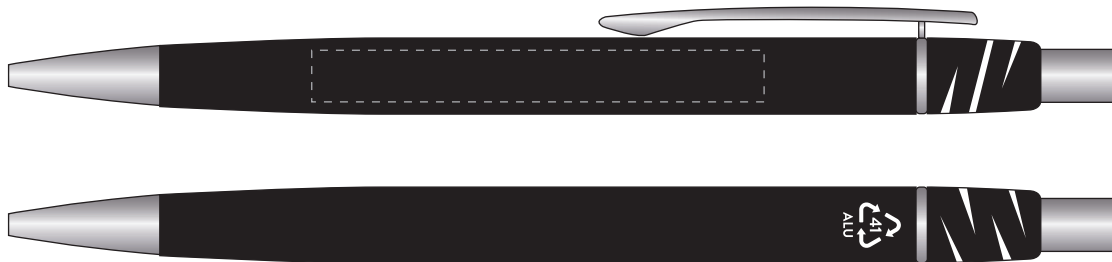

Your Ref:	Quantity:	Product Code: TPC002025
Our Ref:	Version: 1	Product Colour: BLACK

PRINTING CONCERNS:**PRODUCT INFO:**

We stock this item in the following colours

**PANTONE REFERENCE(S)**

- Colour 1
- Colour 2

ARTWORK SCALE 100%

ARTWORK SCALE 100%
Max print area: 60mm x 7mm

Product Image for visualisation
- colours may vary

The dashed line is to demonstrate print area and will not appear on your printed item

PLEASE NOTE: